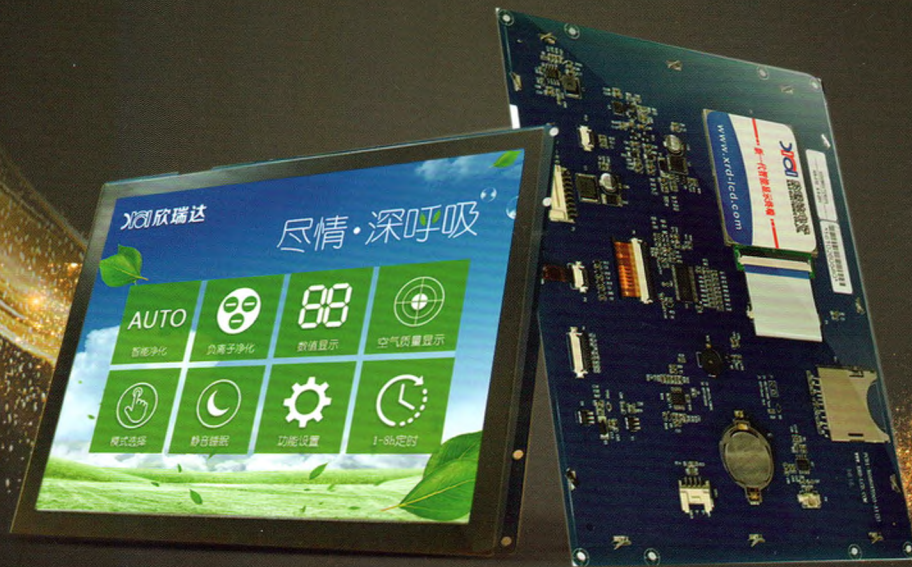

APPLICATION NOTES

- ⑥③ Mobile Terminal Display System Design Based on STM32 DRTU *Wang Shifeng*
- ⑥⑦ Attitude Monitoring Intelligent Device to Prevent Cervical Vertebra Disease
Deng Kailian, Zhou Zhipeng, Yang Yijin, et al.
- ⑦① Driving Test Electronic Training System Based on BP Neural Network
Wan Ziping, Ma Lisha, Li Xingyu, et al.
- ⑦⑤ Site Remote Monitoring Terminal for BRT Platform Screen Door System
Man Qingfeng, Zhang Wenyang, Chang Lei

串口·智能·人机交互

为工控领域缔造完美显示

充电桩

新风系统

智能家居

医疗

数控、电力

电阻屏