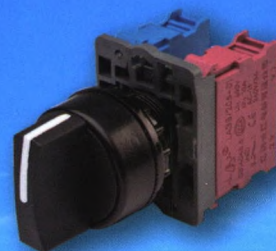

LA38-205系列
旋钮开关