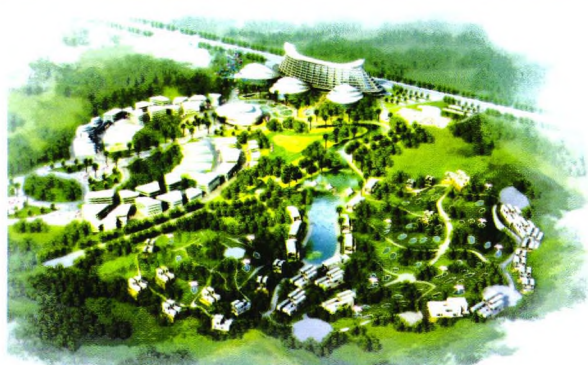

1. **41** 对武汉里分住宅自发改造问题的思考——基于上海村居实态调查的分析
   Study on Spontaneous Renewal of Li-Fen Housing in Wuhan:
   Based on Investigating of “Shanghai Village” Li-Fen Housing
   廖 慧 Liao Hui
2. **45** 防灾减灾需求下的北京市老旧小区停车问题策略研究
   Beijing Old Community Parking Strategy under the Disaster Prevention and Mitigation Requirements
   王 翔 Wang Xiang 许 方 Xu Fang 于海漪 Yu Haiyi
3. **49** 历史街区的华丽转身——以中山市139文化街区（博物馆群）为例
   Magnificent Turn of the Historic District:
   A Case Study of Architecture Design of 139 Cultural Blocks (Cluster of Museums) of Zhongshan City
   郭 嘉 Guo Jia 陈子坚 Chen Zijian 陶 郅 Tao Zhi
4. **54** 京茂华庭——新中式风格住宅方案设计研究
   Research on the Residential Design of New-Chinese Style for JinMaoHuaTing Project
   魏泽崧 Wei Zesong 韦夏晨 Wei Xiachen
5. **58** 建成环境、空间与场所的译码——上海济光学院学生活动中心设计
   The Code of Built-environment, Space and Place:
   Shanghai Jiguang College Student Center Design
   岳 华 Yue Hua 靳 飞 Jin Fei 柯 坦 Ke Tan
6. **63** 历史建筑保护与更新设计过程中的技术策略研究
   ——以原法国总会网球俱乐部改造设计为例
   Study on the Technological Strategies in the Design Process of
   Conservation and Renovation of Historic Buildings :
   A Case of Renovation and Design for the Former French Tennis Club
   黄 晔 Huang Ye 戚广平 Qi Guangping

城乡规划·园林景观

Urban Planning · Garden Landscape

1. **69** 休闲规划引领下的少数民族地区小城镇发展新策略
   New Development Strategies of Minority Small Town under the Guidance of Leisure Planning
   朱 霞 Zhu Xia 焦金玲 Jiao Jinling
2. **74** 基于空间句法的多尺度城市公园可达性之探讨
   Research on the Accessibility of Multi-scale Urban Park based on Space Syntax
   王静文 Wang Jingwen 雷 芸 Lei Yun 梁 钊 Liang Zhao
3. **78** 城市道路的多元价值解析
   Analysis on the Multiple-Values of Urban Roads
   朱 恽 Zhu Yi
4. **83** 基于可拓方法的城市生态安全公园规划类型与策略研究
   Study on Urban Ecological Safe Park Planning Strategy and Type based on Extenics Method
   孙 明 Sun Ming 孙江宏 Sun Jianghong