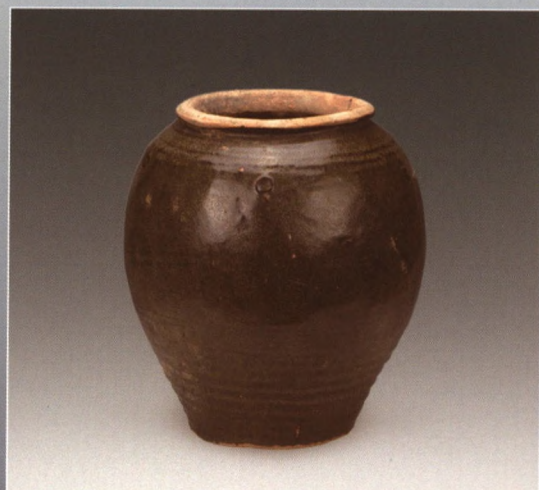

ISSN 0511-4772

9 770511 477202

ISSN0511-4772 CN11-1532/K 国内代号 2-27 国外代号 M85 定价 18 元